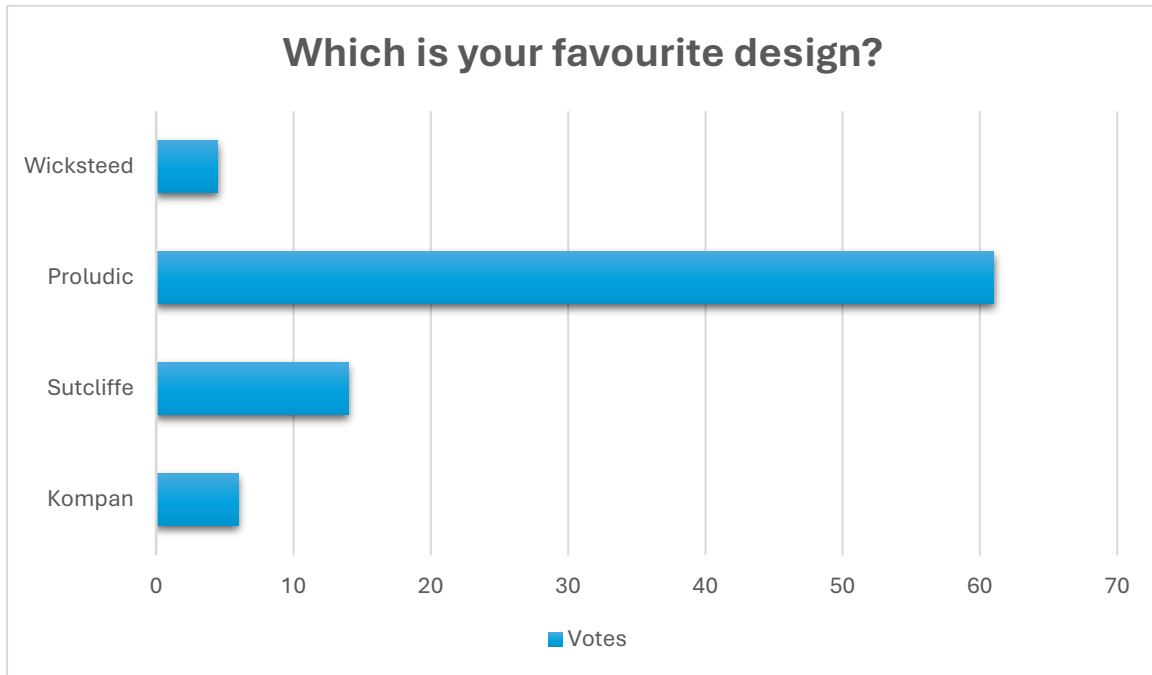

Hollandbush Play Area: Design Survey

Microsoft Forms Feedback

Responses : 100

Q1: Which is your favourite design?

Play Company	Number of Votes (100 Total)	Percentage
Kompan	6	6%
Sutcliffe	14	14%
Proludic	61	61%
Wicksteed	19	19%