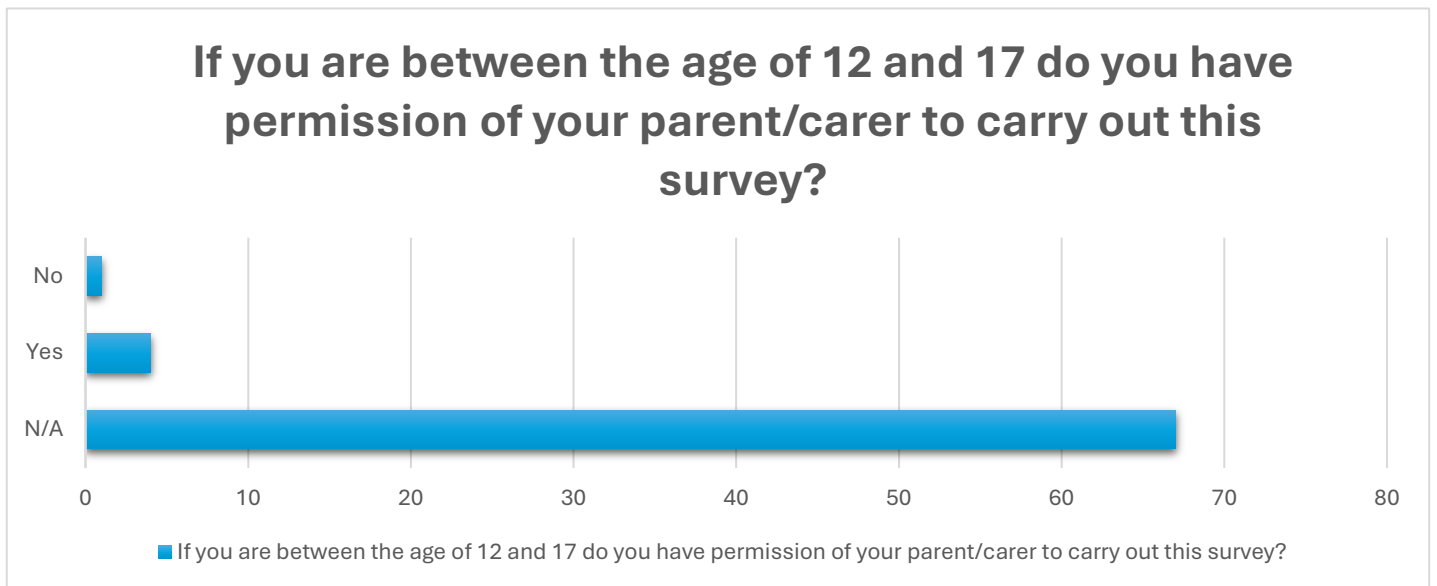

3. If you are between the age of 12 and 17 do you have permission of your parent/carer to carry out this survey?

There were 72 responses to this question