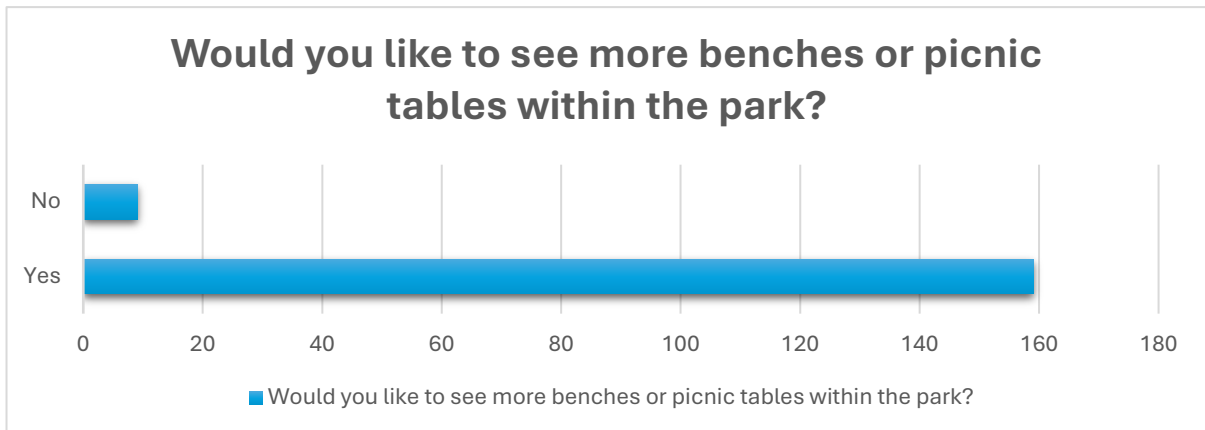

5. What are your top 10 pieces of play equipment you would like to see in your play area? (Multi- Choice – choose up to 10)

There were 72 responses to this question

Option	Total	Percent
Slide	59	81.9%
Swings	59	81.9%
Climbing Frame	49	68.1%
Zip Line/Flying Fox	51	70.8%
Trim Trail	18	25%
Natural Play Equipment (boulders, logs, mounds etc)	34	47.2%
Roundabout	38	52.8%
Seesaw	39	54.2%
Multi Unit	40	55.6%
Springies	16	22.2%
Spin Pole	9	12.5%
Basket Swing	41	56.9%
Rope Swing	35	48.6%
Trampolines	47	65.3%
Sand Pits	21	29.2%
Play Panels	17	23.6%
Steps	13	18.1%
Spin Bowl	12	16.7%
Balance Bridge	21	29.2%
Musical Chimes	24	33.3%
Other	6	8.3%

A summary of ideas submitted under “other”:

- Equipment for all ages
- Accessible play equipment
- Inclusive Equipment
- Sensory equipment
- Skateboard Ramp
- Climbing Wall

6. Would you like to see more shrubs tree and wildflowers growing within the park?

There were 72 responses to this question

Option	Total	Percent
Yes	61	84.7%
No	11	15.3%

7. Would you like to see more benches or picnic tables within the park?

There were 70 responses to this question

Option	Total	Percent
Yes	68	94.4%
No	2	2.8%