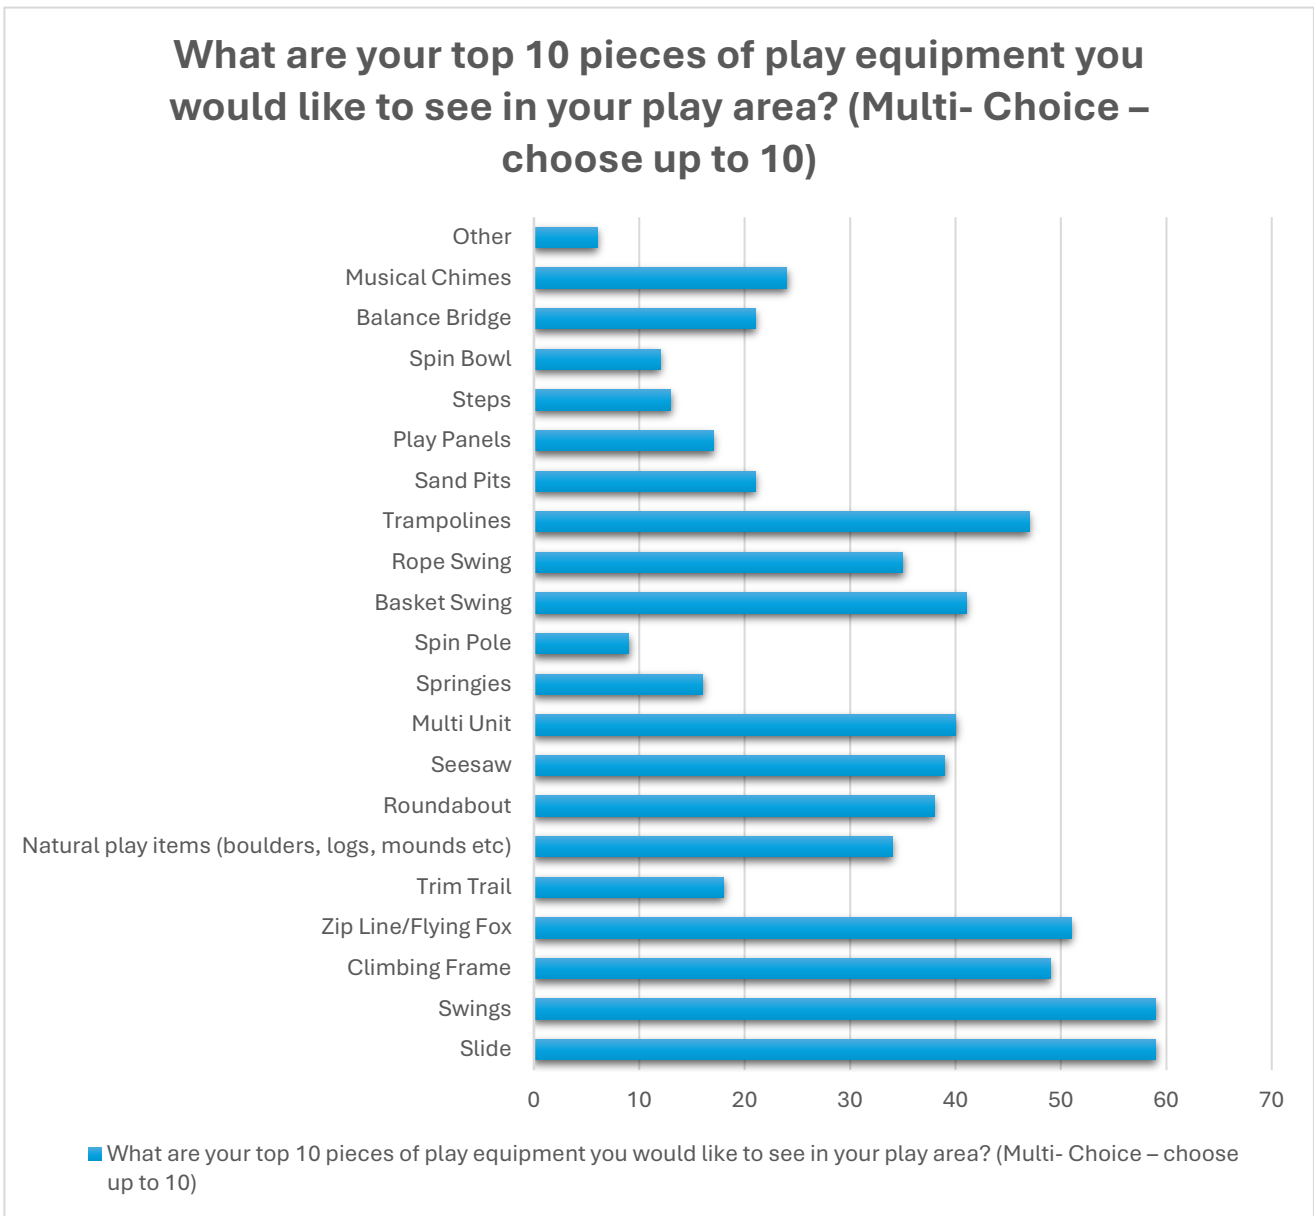

There were 72 responses to this question

Option	Total	Percent
N/A	67	93.1%
Yes	4	5.6%
No	1	1.4%

4. What age groups should the play area be designed for?

There were 72 responses to this question

Option	Total	Percent
Toddlers 0-4	55	76.4%
Children 5-12	66	91.7%
Teenagers 13-17	25	34.7%

5. What are your top 10 pieces of play equipment you would like to see in your play area? (Multi- Choice – choose up to 10)

There were 72 responses to this question

Option	Total	Percent
Slide	59	81.9%
Swings	59	81.9%
Climbing Frame	49	68.1%
Zip Line/Flying Fox	51	70.8%
Trim Trail	18	25%
Natural Play Equipment (boulders, logs, mounds etc)	34	47.2%
Roundabout	38	52.8%
Seesaw	39	54.2%
Multi Unit	40	55.6%
Springies	16	22.2%
Spin Pole	9	12.5%
Basket Swing	41	56.9%
Rope Swing	35	48.6%
Trampolines	47	65.3%
Sand Pits	21	29.2%
Play Panels	17	23.6%
Steps	13	18.1%
Spin Bowl	12	16.7%
Balance Bridge	21	29.2%
Musical Chimes	24	33.3%
Other	6	8.3%