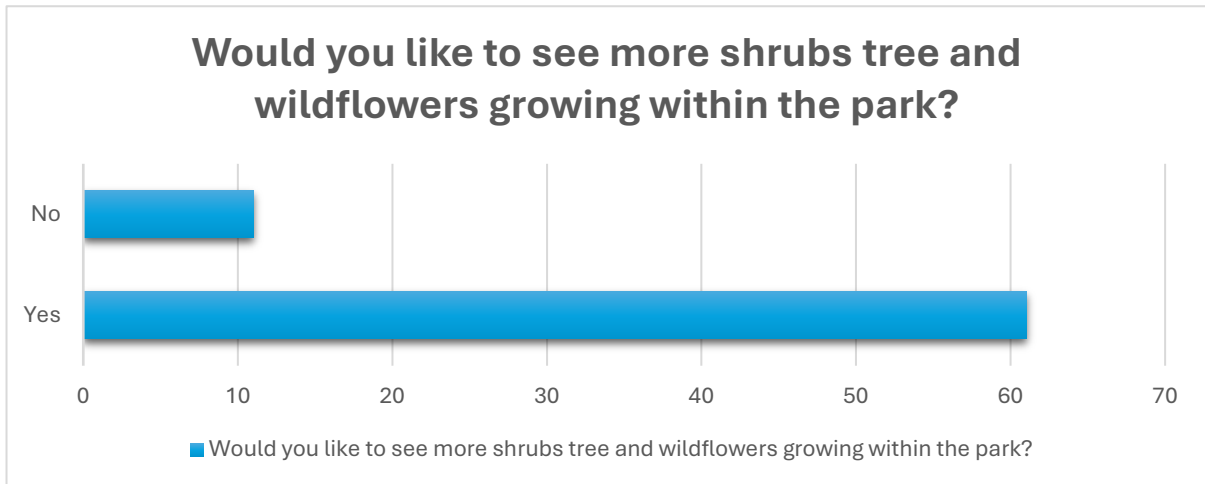

6. Would you like to see more shrubs tree and wildflowers growing within the park?

There were 72 responses to this question

Option	Total	Percent
Yes	61	84.7%
No	11	15.3%