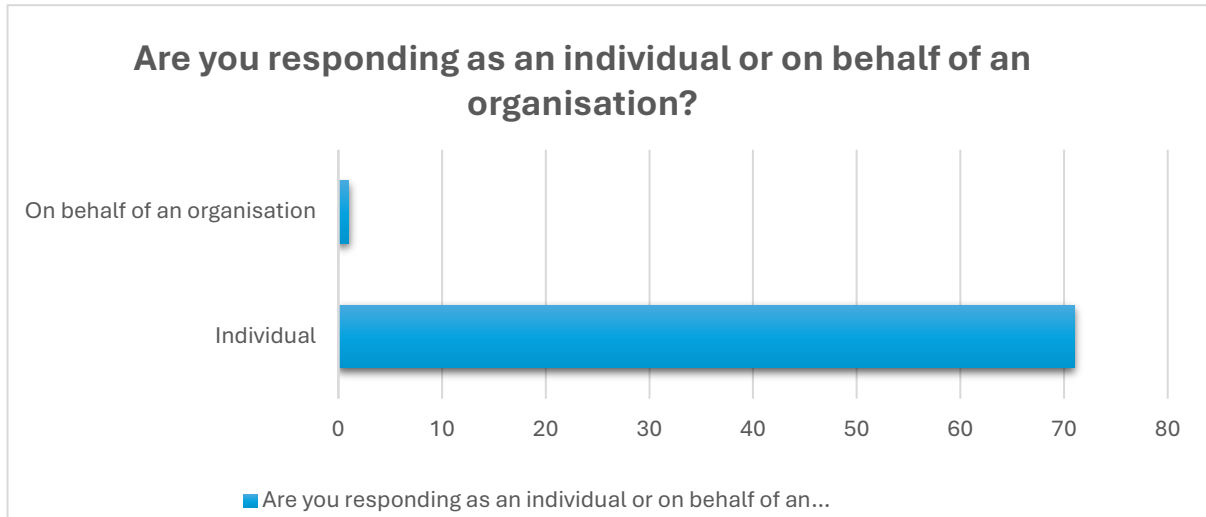

Participate Plus: Dollar Park Play Area Upgrade: Requirements Survey Results

Responses to this survey: **72**

1. Are you responding as an individual or on behalf of an organisation?

There were 72 responses to this question

Option	Total	Percent
Individual	71	98.6%
On behalf of an organisation	1	1.4%

2. Name of Organisation

There was 1 response to this question

3. If you are between the age of 12 and 17 do you have permission of your parent/carer to carry out this survey?