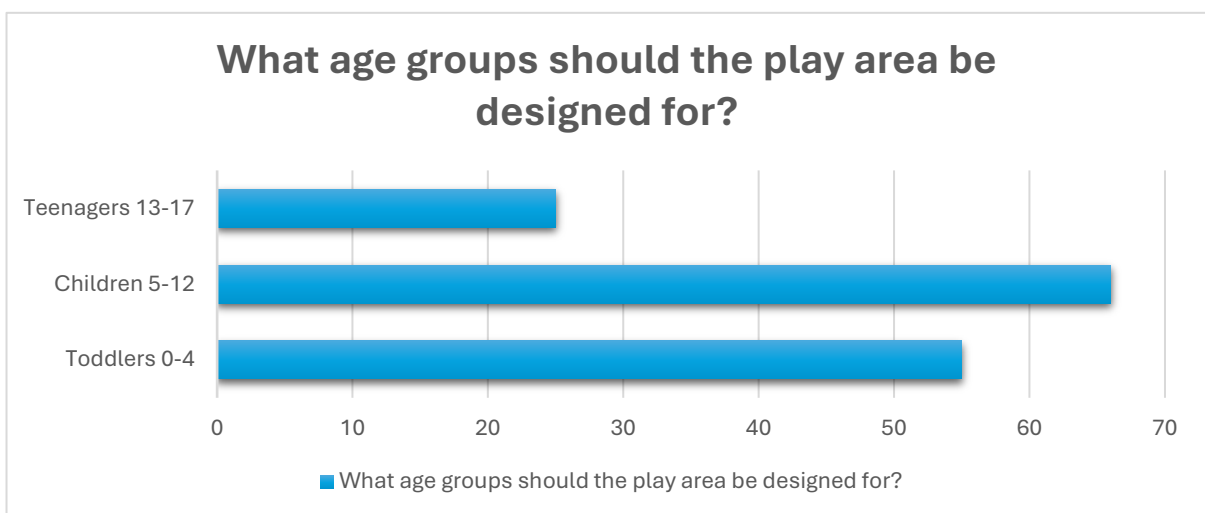

Option	Total	Percent
Individual	71	98.6%
On behalf of an organisation	1	1.4%

2. Name of Organisation

There was 1 response to this question

3. If you are between the age of 12 and 17 do you have permission of your parent/carer to carry out this survey?

There were 72 responses to this question

Option	Total	Percent
N/A	67	93.1%
Yes	4	5.6%
No	1	1.4%

4. What age groups should the play area be designed for?

There were 72 responses to this question

Option	Total	Percent
Toddlers 0-4	55	76.4%
Children 5-12	66	91.7%
Teenagers 13-17	25	34.7%